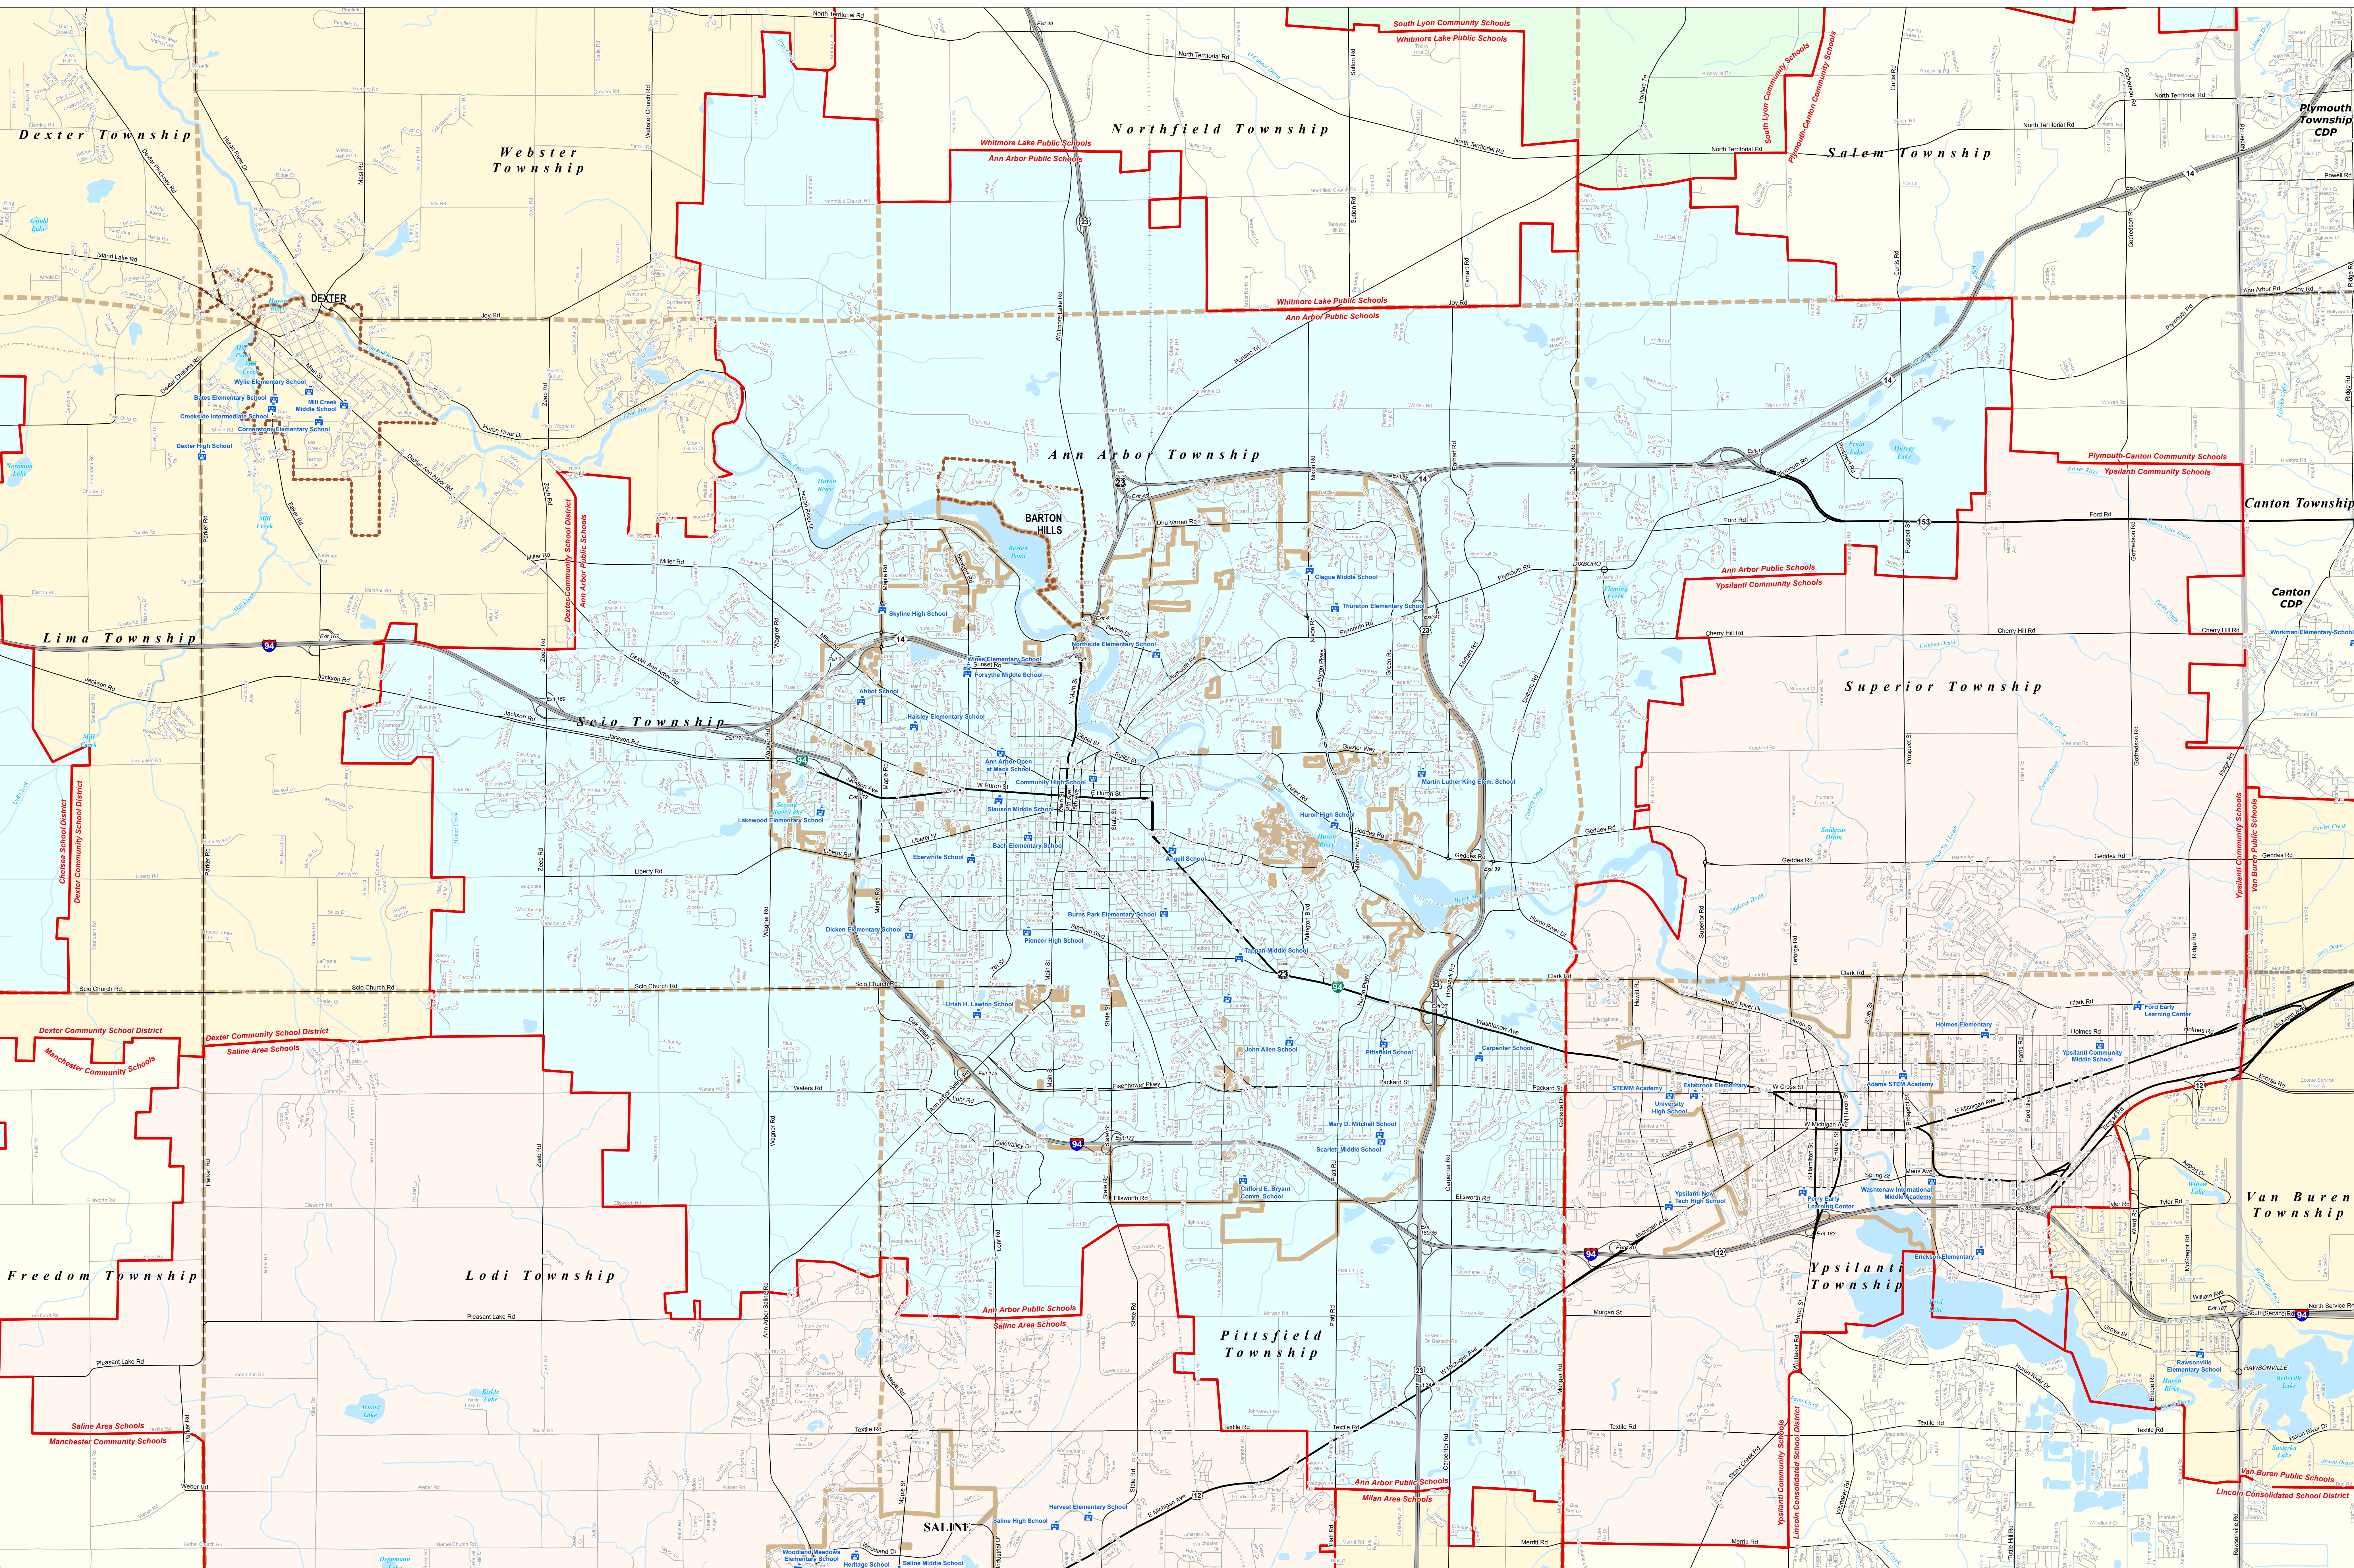

ANN ARBOR PUBLIC SCHOOLS

Washtenaw ISD

0 0.25 0.5 1 Miles

All information presented in this publication is in the public domain and may be reproduced, reprinted, and redistributed as desired.

Legend	
School District	School
County	Freeway
City	Highway
Township	Primary Road
Village	Local Road
Census Designated Place	Railroad
	Water Feature
	River, Stream, or Drain